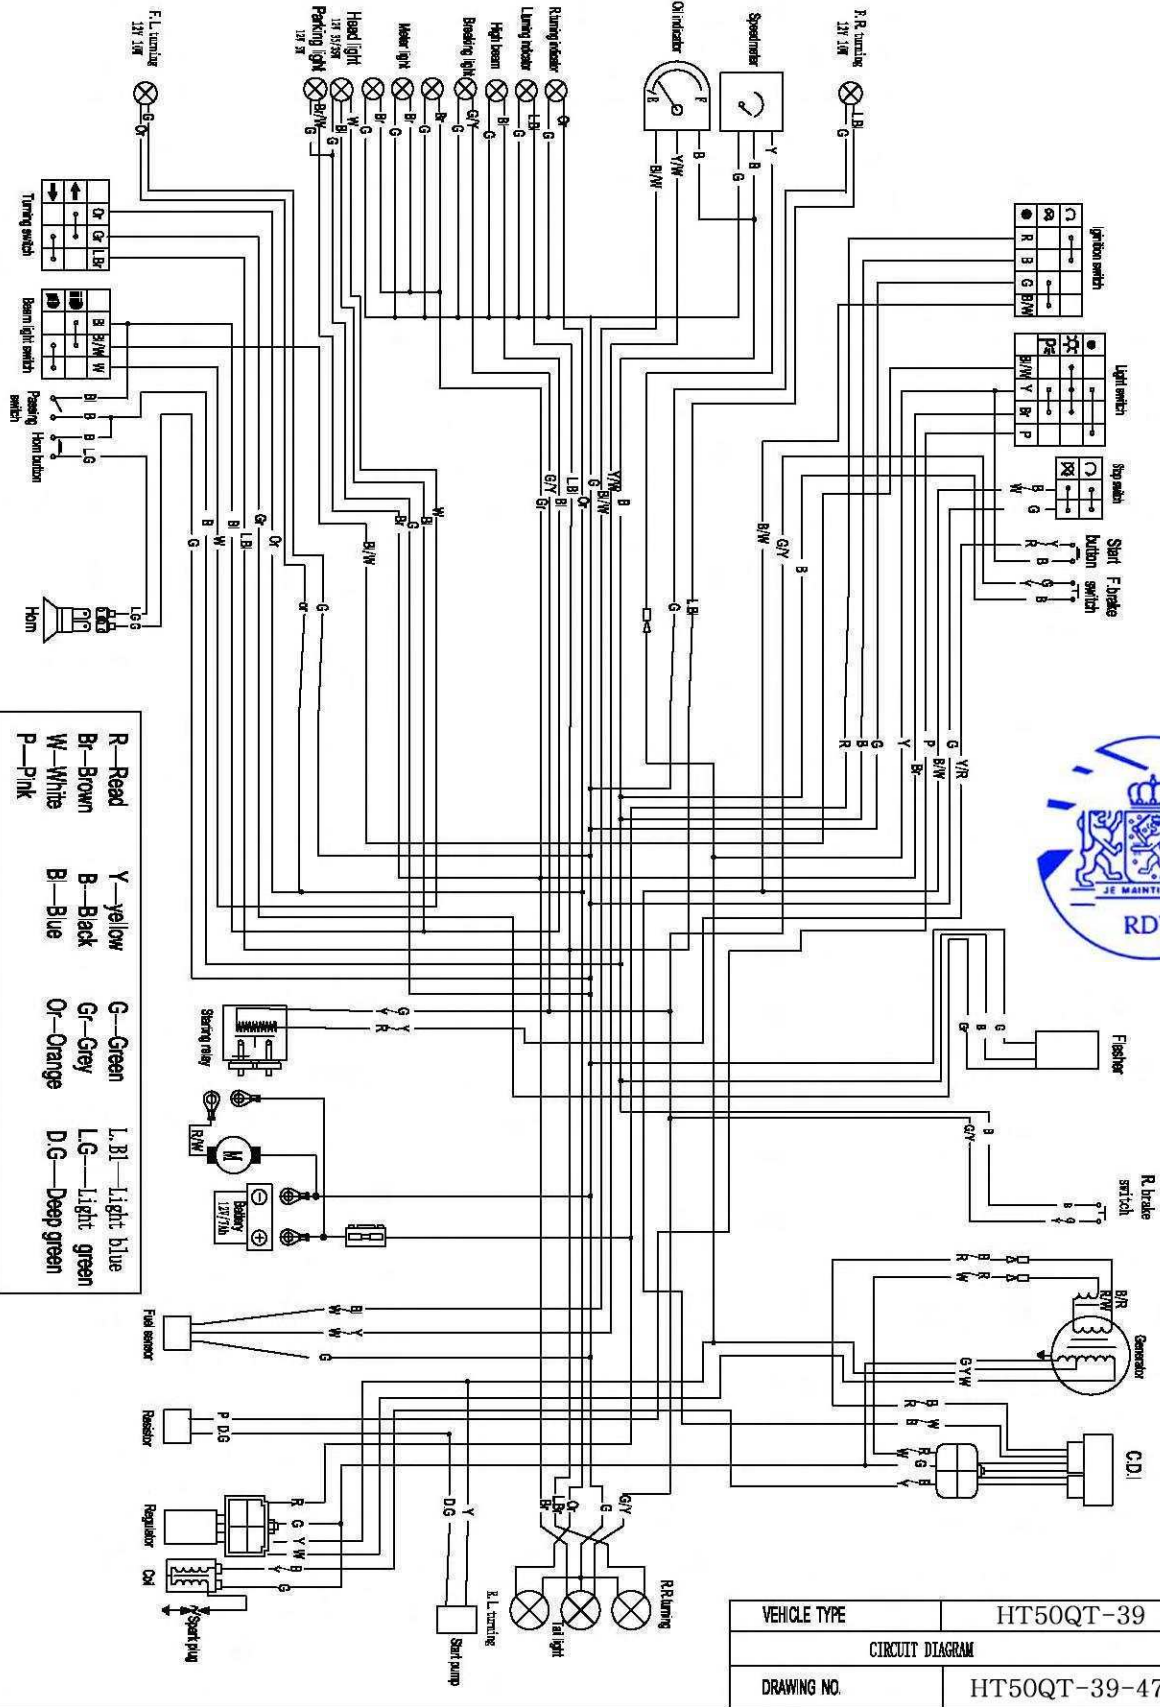

MOTORCYCLE CIRCUIT DIAGRAM

VEHICLE TYPE	HT50QT-39
CIRCUIT DIAGRAM	
DRAWING NO.	HT50QT-39-47