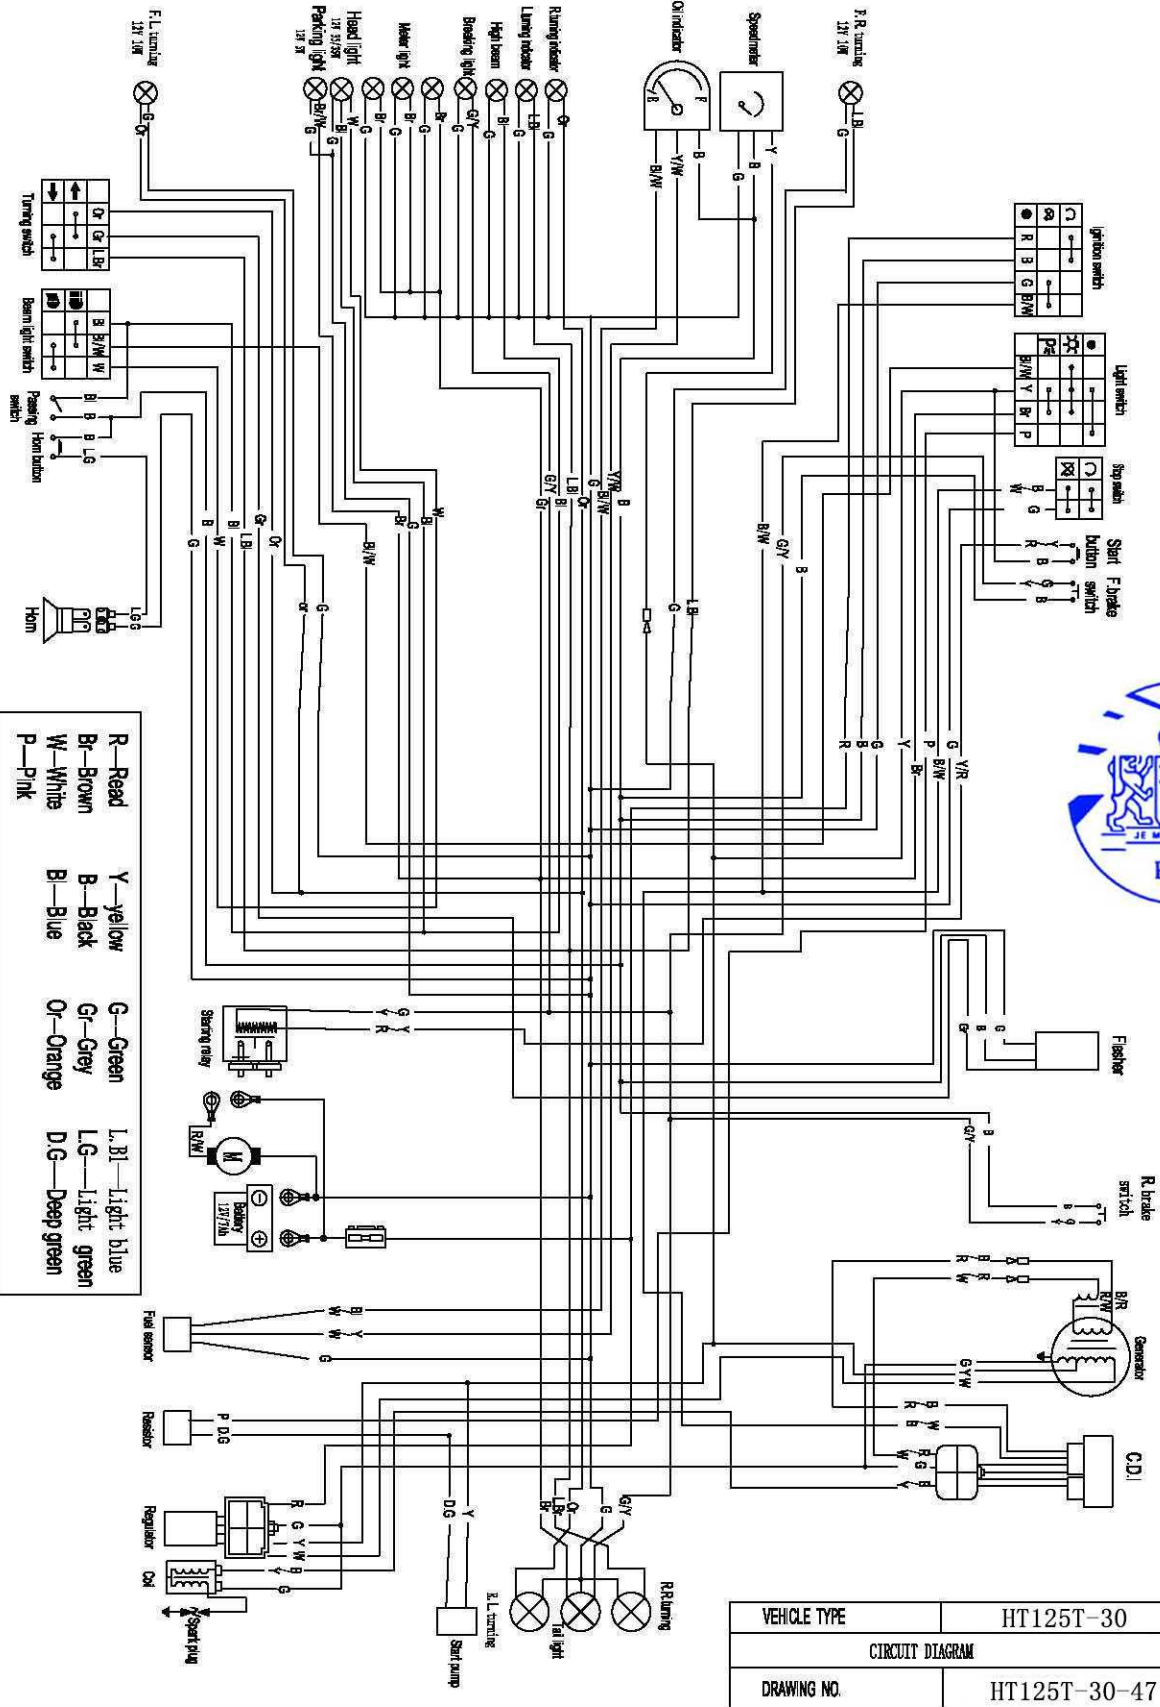

MOTORCYCLE CIRCUIT DIAGRAM

VEHICLE TYPE	HT125T-30
CIRCUIT DIAGRAM	
DRAWING NO.	HT125T-30-47