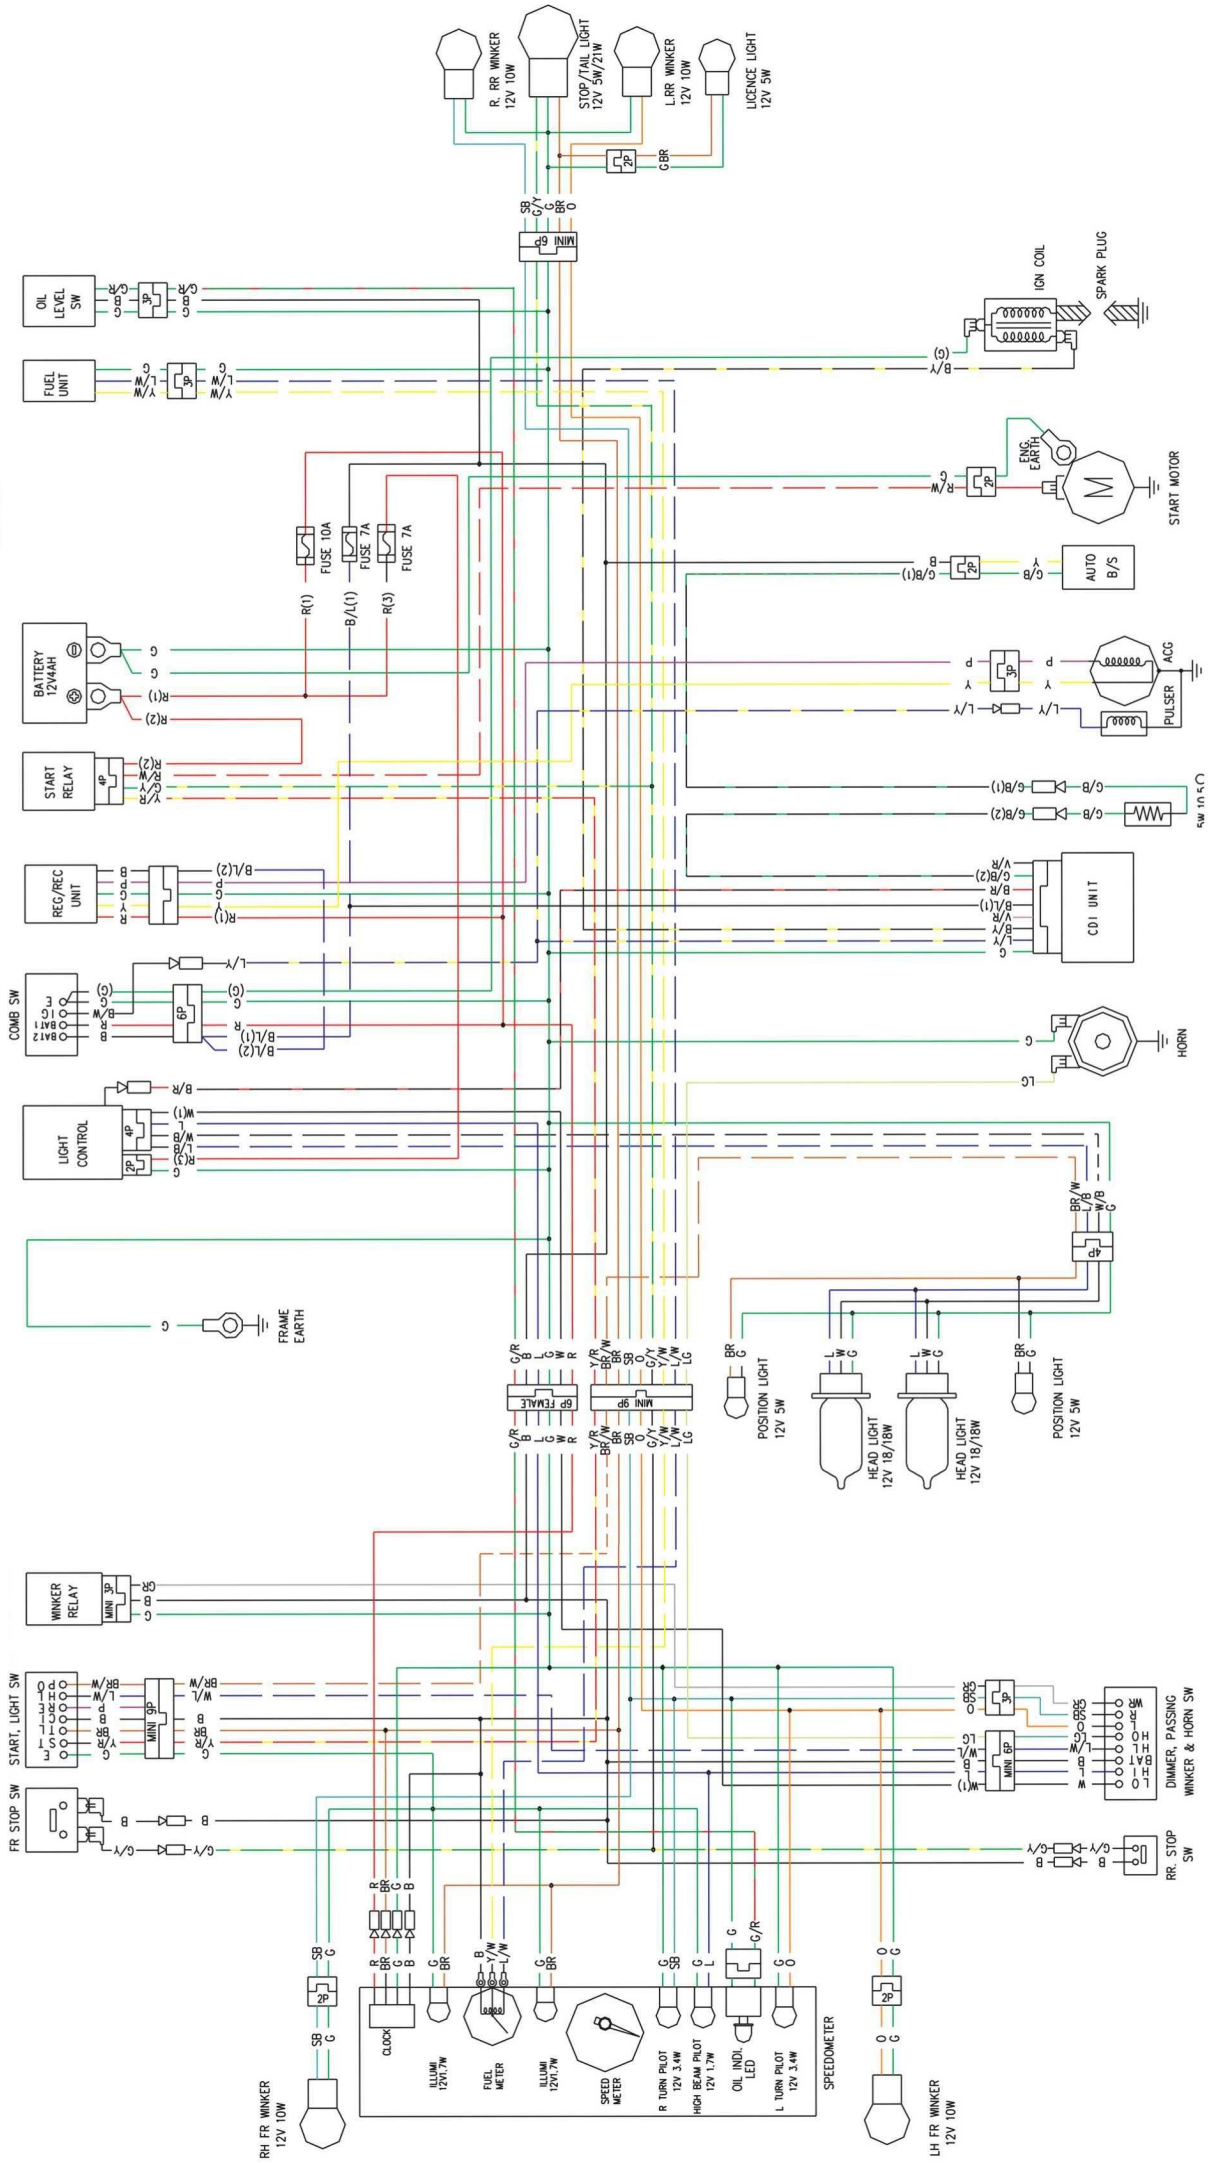

SUPER8 50 2T WIRING DIAGRAM

KYMCO

LIGHTING SW

CI	RE	TL	HL	PO
OFF	ON	ON	ON	ON
ON	ON	ON	ON	ON
ON	ON	ON	ON	ON
ON	ON	ON	ON	ON
COLOR	B	BR	L/W	BR/W

START SW

ST	E
FREE	ON
PUSH	ON
COLOR	Y/R

PASSING SW

HI	BAT
PASS	ON
COLOR	L

HORN SW

HO	BAT
FREE	ON
PUSH	ON
COLOR	L

COMB SW

BATT	IG	E	BAT2
LOCK	OFF	ON	ON
COLOR	R	B/W	G

WINKER SW

R	L	WR
L	N	N
R	O	GR
COLOR	SB	O

DIMMER SW

HL	HI	LO
LO	N	O
COLOR	B	L