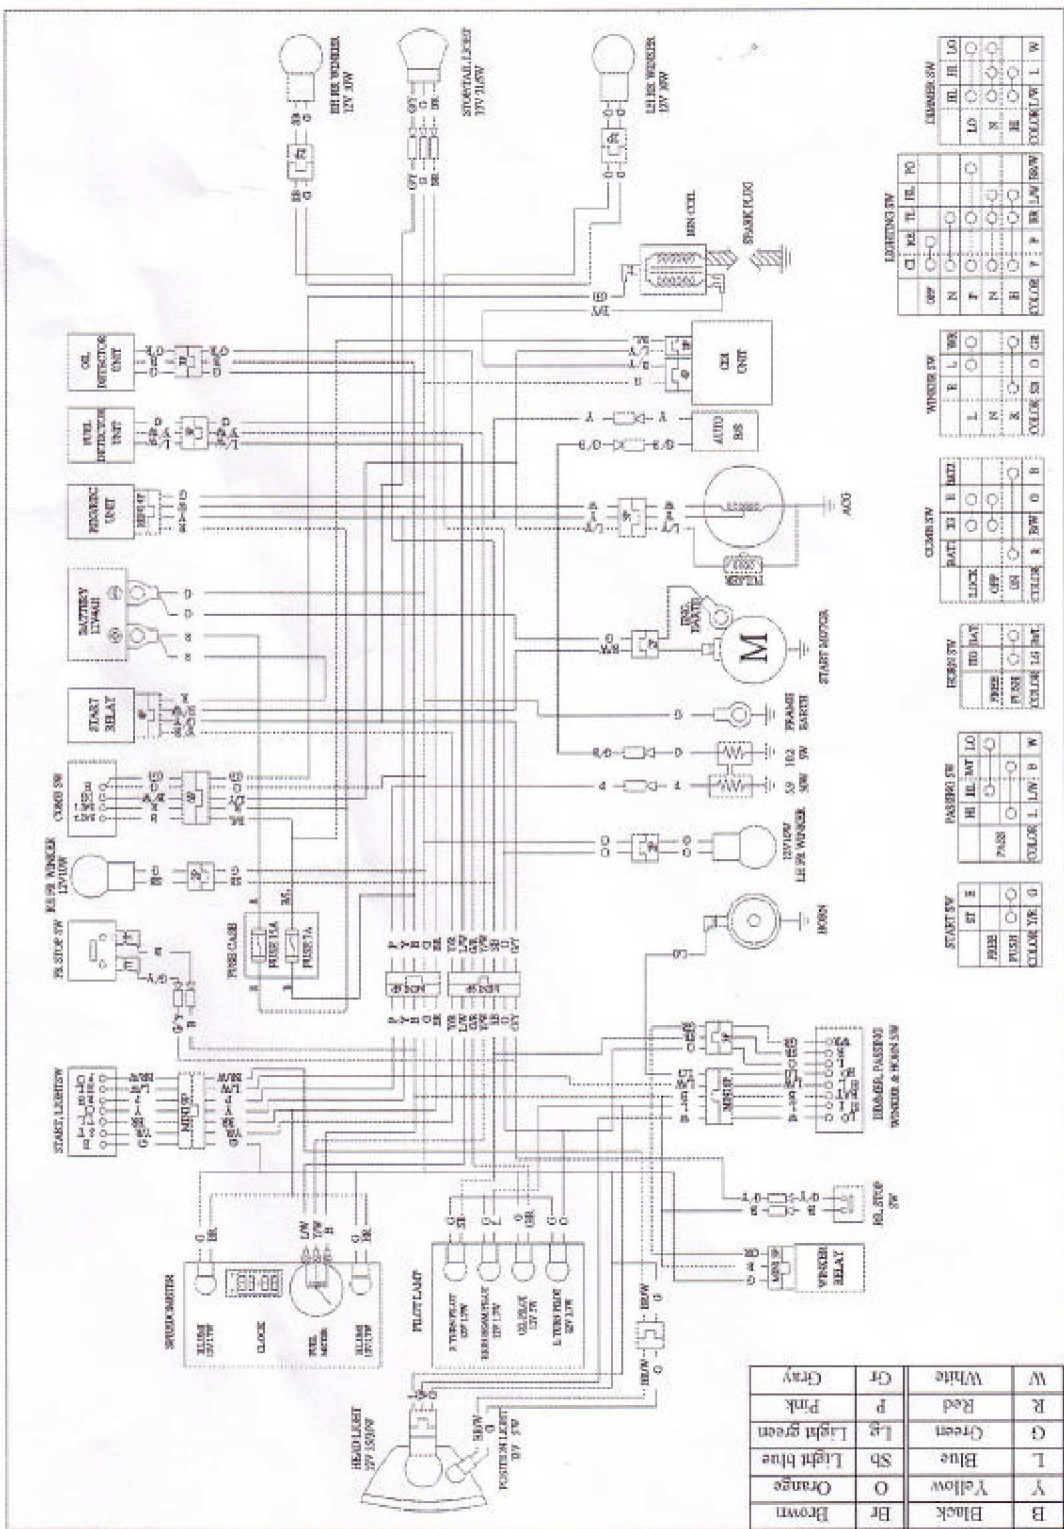

2. GENERAL INFORMATION

Boyle S O

BA10AB.AC WIRING DIAGRAM

B	Black	Br
Y	Yellow	O
L	Light blue	Sb
G	Green	Lg
P	Red	P
R	White	Gr
W	Gray	

START SW	ST	2
COLOR SW	CL	1
WIND SW	W	1
CLIP SW	CL	1
EMER SW	EM	1

WIND SW	WIND SW	1
CLIP SW	CLIP SW	1
EMER SW	EMER SW	1

WIND SW	WIND SW	1
CLIP SW	CLIP SW	1
EMER SW	EMER SW	1

WIND SW	WIND SW	1
CLIP SW	CLIP SW	1
EMER SW	EMER SW	1

WIND SW	WIND SW	1
CLIP SW	CLIP SW	1
EMER SW	EMER SW	1